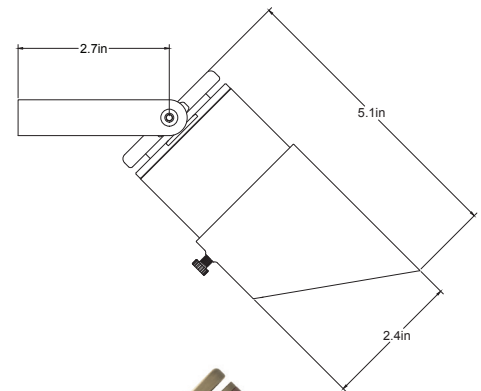

APPLICATIONS

- Ideal For Downlighting & Moonlighting
- Moonlighting Walkways, Driveways, Flowerbeds, & Lawns
- Under Eave Downlighting

QUICK SPECS

- MR16
- Max Wattage: 20W
- Wire AWG: 18-2
- Wire Lead: 25ft
- UL Listed: USA & Canada
- Warranty: Lifetime