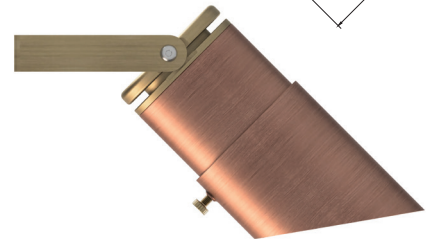

ClaroLux[®]
LANDSCAPE LIGHTING

TL16 Specification Sheet

TL16 Lattimore

Patent Pending

FEATURES

- Lifetime Warranty | Made in USA
- UL Listed
- Constructed For Extreme Conditions
- Eco-Efficient LED Technology
- Available in Custom Colors & Finishes
- Available Only Through ClaroLux Installation Professionals

APPLICATIONS

- Ideal For Downlighting & Moonlighting
- Moonlighting Walkways, Driveways, Flowerbeds, & Lawns
- Under Eave Downlighting

QUICK SPECS

- MR16
- Max Wattage: 20W
- Wire AWG: 18-2
- Wire Lead: 25ft
- UL Listed: USA & Canada
- Warranty: Lifetime