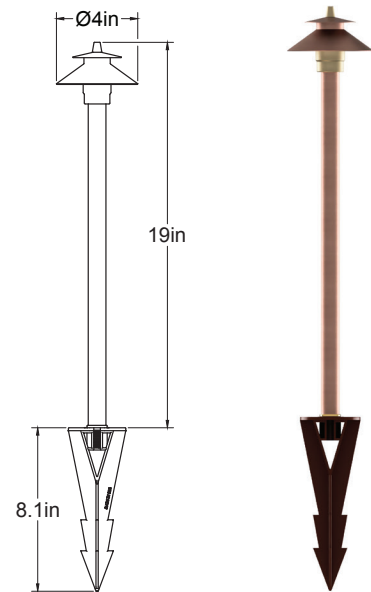

APPLICATIONS

- Illuminating Walkways & Flower Beds
- Smaller Garden Areas
- Uniform light output without glare

QUICK SPECS

- Bi-Pin
- Max Wattage: 20W
- Wire AWG: 18-2
- Wire Lead: 25ft
- UL Listed: USA & Canada
- Warranty: Lifetime