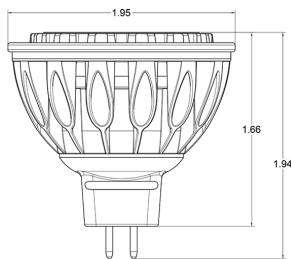

QUICK SPECS

- CRI: 85+
- IP RATING: 60
- CHIPSET: Samsung
- LAMP LIFE: 50,000
- WARRANTY: 5 years